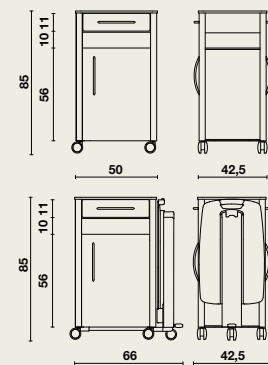

Double-sided version (storage cabinet, open compartment, double-sided drawer)

- The sides are made of 8 mm solid laminate panels that are assembled between 4 aluminium corner profiles.
- Solid laminate doors.
- Equipped with high-quality self-closing hinges, opening up to 175°.
- Metal design handle.
- An open compartment is accessible from all sides.
- The drawer can be opened on both sides. It is made of steel plate and has 2 solid laminated fronts.
- The drawer glides on 2 synthetic rails.
- The drawer is equipped with a removable synthetic drawer tray.
- Aluminium and steel parts are protected by an epoxy-coating or an anodisation layer.
- Tabletop with rounded solid laminate corners.
- 4 design castors Ø 65 mm.

Optional dinner tray Livia

- Folding.
- Easy to incline in both directions.
- The dinner tray has an upright edge.
- The folding part is fixed on a strong aluminium guiding profile that has been finished with an anodisation layer.
- The dinner tray is height-adjustable (between 79 and 112 cm) by means of a gas spring.
- Dimensions of the dinner tray: 63 x 40,5 cm.
- The gas spring is activated by means of a foot pedal.
- The dinner tray is made of fire-retardant ABS.
- The bedside table stands on 5 design castors Ø 65 mm
- The dinner tray can be optionally provided with a Click 'n' turn mechanism which allows to move the dinner tray from one side to the other side of the bedside table.

Colours

We would like to refer to our extensive colour gamut.
Sample card + samples available on request.

Handles

- Open handle
- Closed handle

Dimension

02476 | 50 x 42,5 x height 85 cm
with dinner tray **Livia** | 66 x 42,5 x height 85 cm