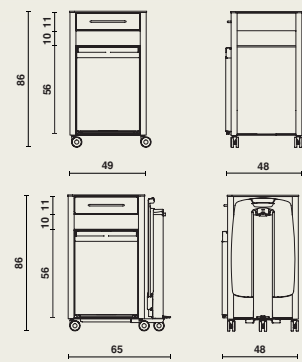

Optional dinner tray Livia

- Folding.
- Easy to incline in both directions.
- The dinner tray has an upright edge.
- The folding part is fixed on a strong aluminium guiding profile that has been finished with an anodisation layer.
- The dinner tray is height-adjustable (between 79 and 112 cm) by means of a gas spring.
- Dimensions of the dinner tray: 63 x 40,5 cm.
- The gas spring is activated by means of a foot pedal.
- The dinner tray is made of fire-retardant ABS.
- The bedside table stands on 5 design castors Ø 65 mm.
- The dinner tray can be optionally provided with a Click 'n' turn mechanism which allows to move the dinner tray from one side to the other side of the bedside table.

Colours

We would like to refer to our extensive colour gamut. Sample card + samples available on request.

Handles

- Open handle
- Closed handle

Dimension

02476 | 49 x 48 x height 86 cm
with dinner tray Livia | 65 x 48 x height 86 cm