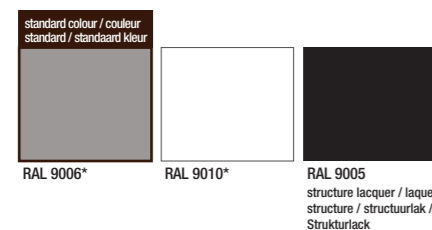

EPOXY COATING / REVÊTEMENT EPOXY / EPOXYCOATING / EPOXIDHARZBESCHICHTUNG

* Not available for Flat Collection / pas possible pour la Collection Flat / niet mogelijk bij Flat Collectie / nicht möglich für Flat Kollektion