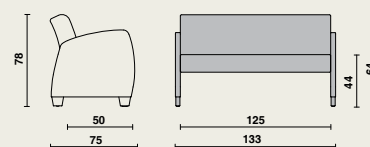

Support

- The rounded sides consist of 2 OSB boards, and are firmly connected to the seat structure by means of solid beech beams.
- The sides are upholstered with fire-retardant foam.
- The upholstery is finished with imitation leather and decorative stitching.
- Comfortable rounded armrests of ± 5 cm.
- All edges and corners have been rounded.
- No visible fastening elements.
- Solid beech legs, equipped with synthetic glides.

Seat structure

- Backrest and seat offer extra comfort, thanks to the comfort foam (backrest= 9 cm and seat= 11 cm).
- The rounded seat in front stimulates a fluent blood circulation.
- Comfortable seat height of 44 cm.
- Upholstered with fire-retardant foam and is finished with imitation leather.

Dimension

10038 | Domus Club-2 Flex:

- W 133 x D 75 x H 78 cm
- Seat height: 44 cm
- Seat dept: 50 cm
- Seat width: 125 cm
- Arm height: 64 cm

Materials and finishing

- Wood: beech (solid, laminated), OSB, MDF.
- Foam: CMHR- and CM-foam (fire-retardant).
- Upholstery: see collection.
- Resistant to the common cleaning products.