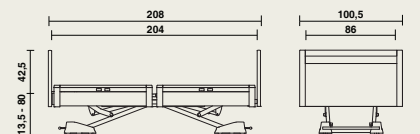

(1): 13,5 cm with a metal mattress platform, 14 cm with a solid laminate mattress platform (\*)

### Sideguards

- Twin (\*)
- Side panels (\*)
- Trix (\*)

## Dimensions and technical data

- Width: 100,5 cm, Length: 208 cm
- Height variation mattress platform:  
metal mattress platform: 13,5 - 80 cm  
steel mattress platform: 13,5 - 83 cm (from summer 2024)  
solid laminate mattress platform: 14 - 80,5 cm
- Safe working load: 230 kg
- Weight (without options): 140 kg
- Mattress platform dimensions: 204 x 86 cm
- Mattress dimensions: 195 x 85 cm, thickness: 12 to 15 cm
- Standby consumption: 0,5 W (max. 4,38 kWh/year)