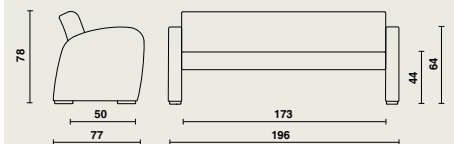

## Seat structure

- Backrest and seat offer extra comfort, thanks to the comfort foam (backrest= 9cm and seat=11cm).
- The rounded seat in front stimulates a fluent blood circulation.
- Comfortable seat height of 44 cm.
- Upholstered with fire-retardant foam.
- The upholstery is finished with imitation leather and decorative stitching.
- The open space under the seat contributes to stand up effortlessly and facilitates an efficient maintenance.

## Dimension

**09071** | Domus Club-3 Soft:

- W 196 x D 77 x H 78 cm
- Seat height: 44 cm
- Seat depth: 50 cm
- Seat width: 173 cm
- Height armrests: 64 cm