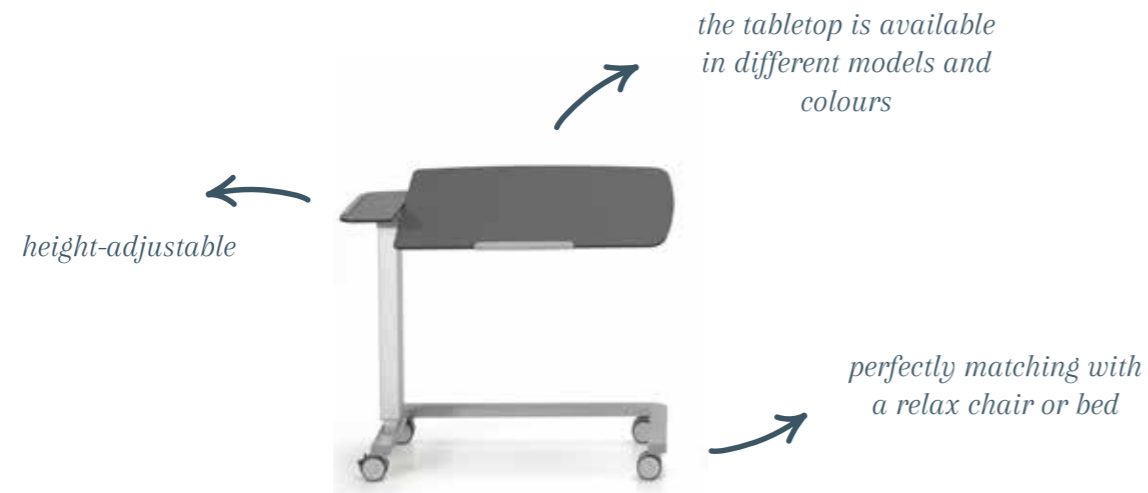

: Option

Overview and options

Hidden castors

Tabletop

	COSI
	
	16800
Dim. in cm (w x d x h)	44 x 44 x 54 h

OPTIONS

Hidden castors	<input type="radio"/>
Drawer front in wood look	<input type="radio"/>
Drawer front in wood look with handle	<input type="radio"/>
Drawer front in wood look with handle and cylinder lock	<input type="radio"/>
Tabletop in wood look	<input type="radio"/>

: Option

LITAVO

Universal use

The ideal aid while reading or eating a meal, both in bed and chair. The tabletop can be adjusted continuously and is equipped with a tiltable part that can be used to read on. The fixed part is perfectly suitable to put a cup of coffee on, to name just one example.