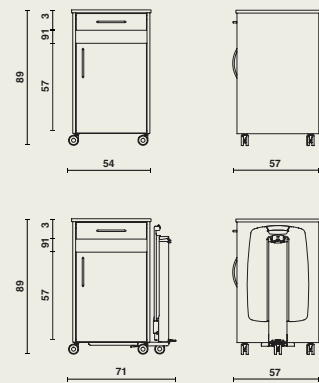

Quadra Care

13808 The Quadra Care with refrigerator, is a very compact bedside table with a contemporary and rigid design.

Version with refrigerator (refrigerator, open compartment, drawer)

- 2 side panels with back, bottom, and a tabletop.
- Made of melaminated chipboard, (thickness 19 mm).
- The side panels, the top of the storage cabinet and the bottom are connected to each other by means of wooden dowels. Then cold glue is used to create a strong cupboard frame.
- The tabletop is connected to the cabinet by means of eccentric cams.
- Storage cabinet with refrigerator.
- Noiseless absorption refrigerator "Dometic HiPro Care A40S".
- Capacity: 33 litres.
- Interior lighting with LED.
- Spiral cable.
- The removable drawer is made of metal sides, between which a wooden bottom and back have been attached.
- The drawer is installed in the cupboard frame by means of high-quality steel rails with an end stop.
- The metal parts are protected by an epoxy-coating.
- The tabletop is made out of a double sided melaminated chipboard of 19 mm.
- Edges out of PVC.
- 4 design twin castors Ø 65 mm.

Colours

We would like to refer to our extensive colour gamut. Sample card + samples available on request.

Handles

- Open handle
- Closed handle

Dimension

13808 | 54 x 57 x height 89 cm
with dinner tray Livia | 71 x 57 x height 89 cm