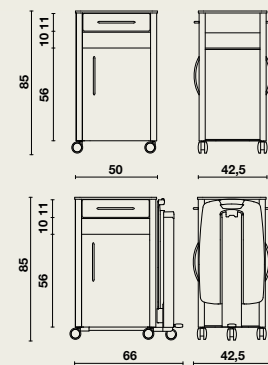

## Double-sided version (storage cabinet, open compartment, double-sided drawer)

- The sides are made of 8 mm solid laminate panels that are assembled between 4 aluminium corner profiles.
- Solid laminate doors.
- Equipped with high-quality self-closing hinges, opening up to 175°.
- Metal design handle.
- An open compartment is accessible from all sides.
- The drawer can be opened on both sides. It is made of steel plate and has 2 solid laminated fronts.
- The drawer glides on 2 synthetic rails.
- The drawer is equipped with a removable synthetic drawer tray.
- Aluminium and steel parts are protected by an epoxy-coating or an anodisation layer.
- Tabletop with rounded solid laminate corners.
- 4 design castors Ø 65 mm.

## Optional dinner tray Livia

- Folding.
- Easy to incline in both directions.
- The dinner tray has an upright edge.
- The folding part is fixed on a strong aluminium guiding profile that has been finished with an anodisation layer.
- The dinner tray is height-adjustable (between 79 and 112 cm) by means of a gas spring.
- Dimensions of the dinner tray: 63 x 40,5 cm.
- The gas spring is activated by means of a foot pedal.
- The dinner tray is made of fire-retardant ABS.
- The bedside table stands on 5 design castors Ø 65 mm
- The dinner tray can be optionally provided with a Click 'n' turn mechanism which allows to move the dinner tray from one side to the other side of the bedside table.

## Handles

- Open handle
- Closed handle

## Dimension

**10954** | 50 x 42,5 x height 85 cm  
with dinner tray Livia | 66 x 42,5 x height 85 cm